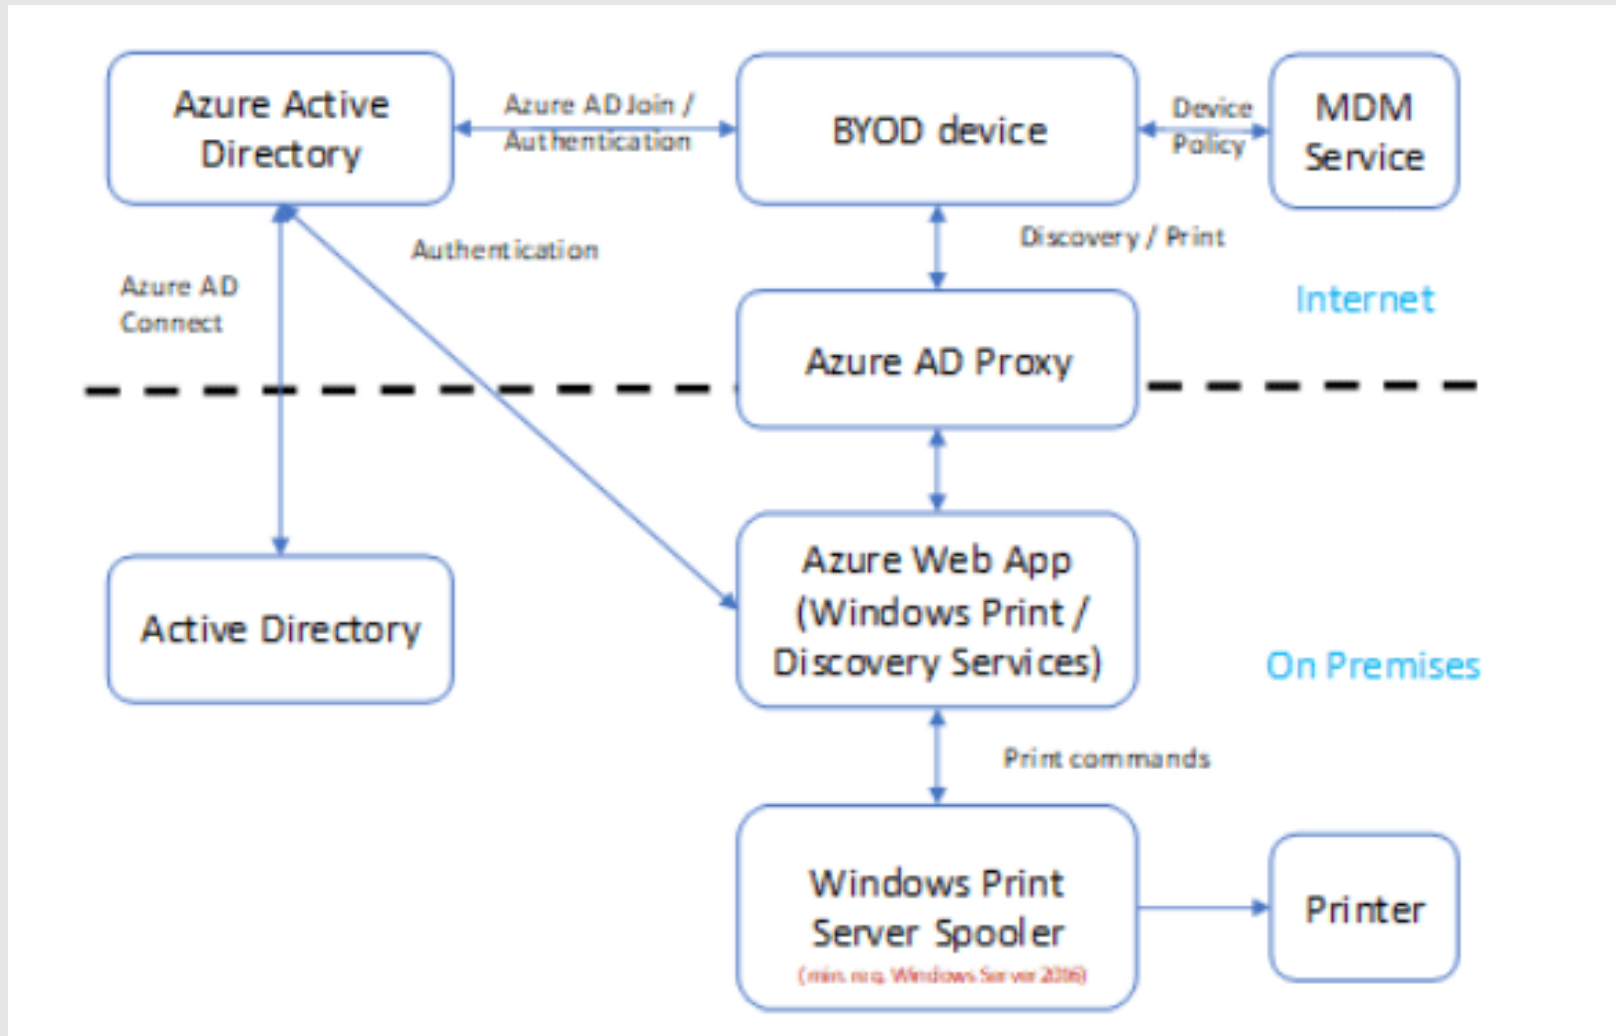

Microsoft Hybrid Print